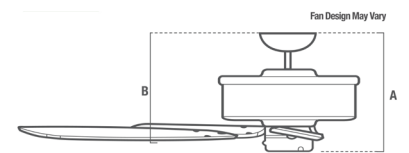

Damp Rated

Flexible Mounting

Pull Chain

Summer Winter

Retail Box

Fan Dimensions in Inches

Low Profile:
2 in. downrod included
A: 11.28
B: 9.99

Standard:
3 in. downrod included
A: 12.28
B: 10.99

Angled:
38 in. downrod not included
A: 45.28
B: 43.99

3" and 2" downrods included (3/4" dia.)

SKU	Size	UPC 049694	Housing Finish
53125	132cm / 52"	531254	White / Blanco
53126		531261	New Bronze / Bronce Nuevo
SKU	Tamaño	UPC	Acabado