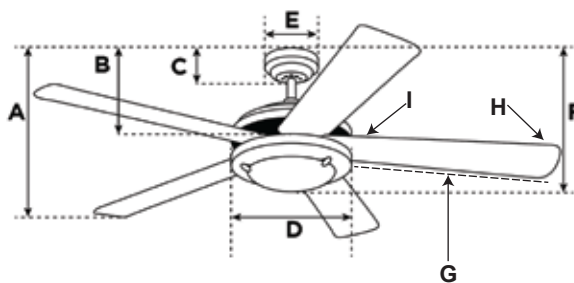

SPECIFICATION SHEET

Item Number **72926**

Matte Black Finish

Cetus - LED Ceiling Fan

Specifications

Size.....	52"
Blades.....	3 / ABS Matte Black
Blade Pitch.....	12°
Approved Location.....	Indoor
Suggested Room Size.....	Great Room (up to 20 x 20)
Down Rod.....	1" x 4.9"/9.8"
Installation.....	Down Rod
Light Bulb Usage.....	LED Built In 18 W Max.
Light Fixture.....	Acrylic
Ambiance Switch.....	3000K - 4000K - 6500K
Control.....	Remote Control
Speed.....	3
Motor Finish.....	Matte Black
Motor Material.....	Iron
Motor Size.....	153 mm x 15 mm
Reverse Flow.....	N/A
Capacitor.....	Triple

Energy Information

Power.....	60W / 120V-60Hz
Airflow (CFM).....	4,830
Airflow Efficiency (CFM/W).....	80.5
RPM.....	170 - 190
Amp.....	0.52
Barcode.....	7453089449940

Measurements

A. Top of Canopy to Bottom of Blades.....	11.8"
B. Top of Canopy to Bottom of Switch House.....	N/A
C. Top of Canopy to Bottom of Canopy.....	2.6"
D. Width of Motor Housing.....	11"
E. Width of Canopy.....	5.9"
F. Top of Canopy to Bottom of Glass.....	20.3"
G. Length of Blades.....	22.8"
H. Width at the beginning of the blade.....	5.1"
I. Width at the end of the blade.....	0.8"