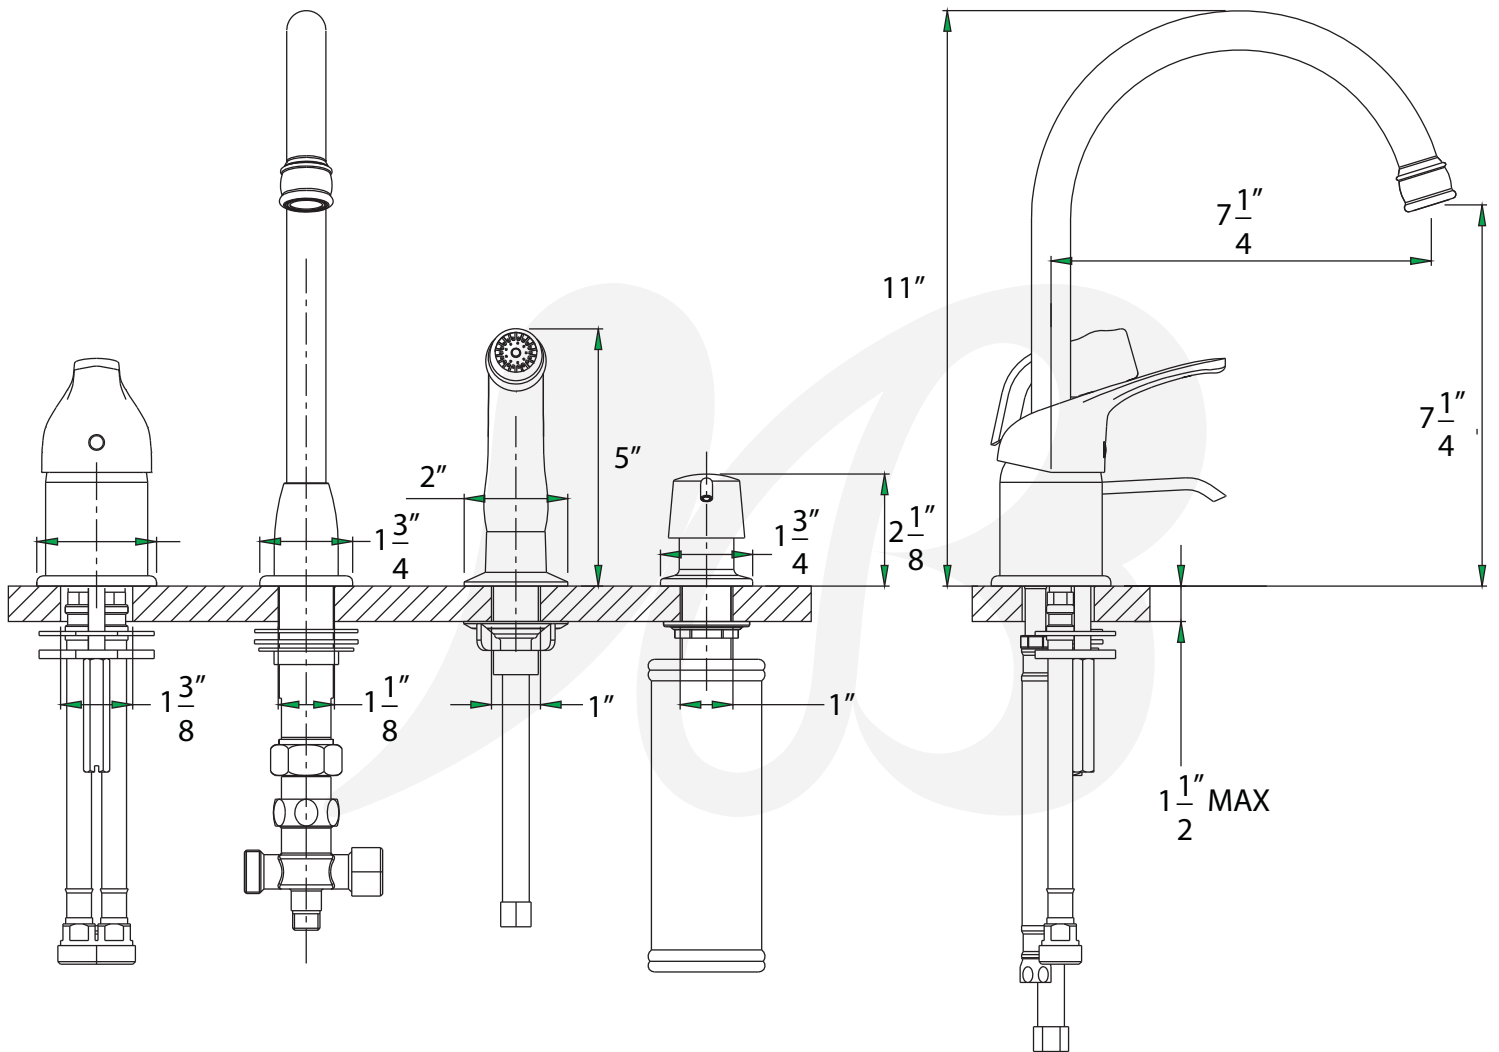

K2780001-Z, K2780002-Z - Single Control Kitchen Faucet

K2880001-Z, K2880002-Z - Single Control Kitchen Faucet With Soap Dispenser

Description

- Single control kitchen faucet
- 360 deg swivel spout
- Ceramic disc cartridge
- 1/2" NPS connections
- 1.8 GPM ASME Compliant
- California AB1953 compliant

Colors / Finishes

- K2780001-Z, K2880001-Z - Chrome
- K2780002-Z, K2880002-Z - PVD Satin Nickel

BREAK DOWN
Component Parts List

NO.	Part No	Qty
01	CTHZ0195	1 1
02	CTKP0020	1 1
03	CTCB0031	1 1
04	CTKB0058	1 1
05	CTRR0091	1 1
06	ATBA0121	1 1
07	CTCT0046	1 1
08	CTDN0027	1 1
09	CTWB0001	1 1
10	CTWR0114	1 1
11	CTSB0020	1 1
12	CTWR1010	1 1
13	CTKT0003	1 1
14	ATBP0018	1 1
15	CTNB0127	1 1
16	ATBP0258	2 2
17	CTST4101	1 1
18	CTCP0072	1 1
19	CTPB0040	1 1
20	CTWR0254	1 1
21	ATBX0037	1 1
22	CTXP0017	1 1
23	CTNP0050	1 1
24	CTRP0007	1 1
25	CTRR0095	2 2
26	CTWB0097	1 1
27	CTWR0060	1 1
28	CTPN0034	1 1
29	CTWR0090	1 1
30	CTWT0038	1 1
31	CTNT0017	1 1
32	ATBP0265	1 1
33	CTWR0053	2 2
34	CTSN0002	1 1
35	CTRR0195	1 1
36	CTNB0011	1 1
37	CTMB0006	1 1
38	CTMN0001	1 1
39	ATBA0110	1 1
40	CTYN0015	1 1
41	CTWR0088	1 1
42	CTTB0014	1 1
43	ATBQ0271	1