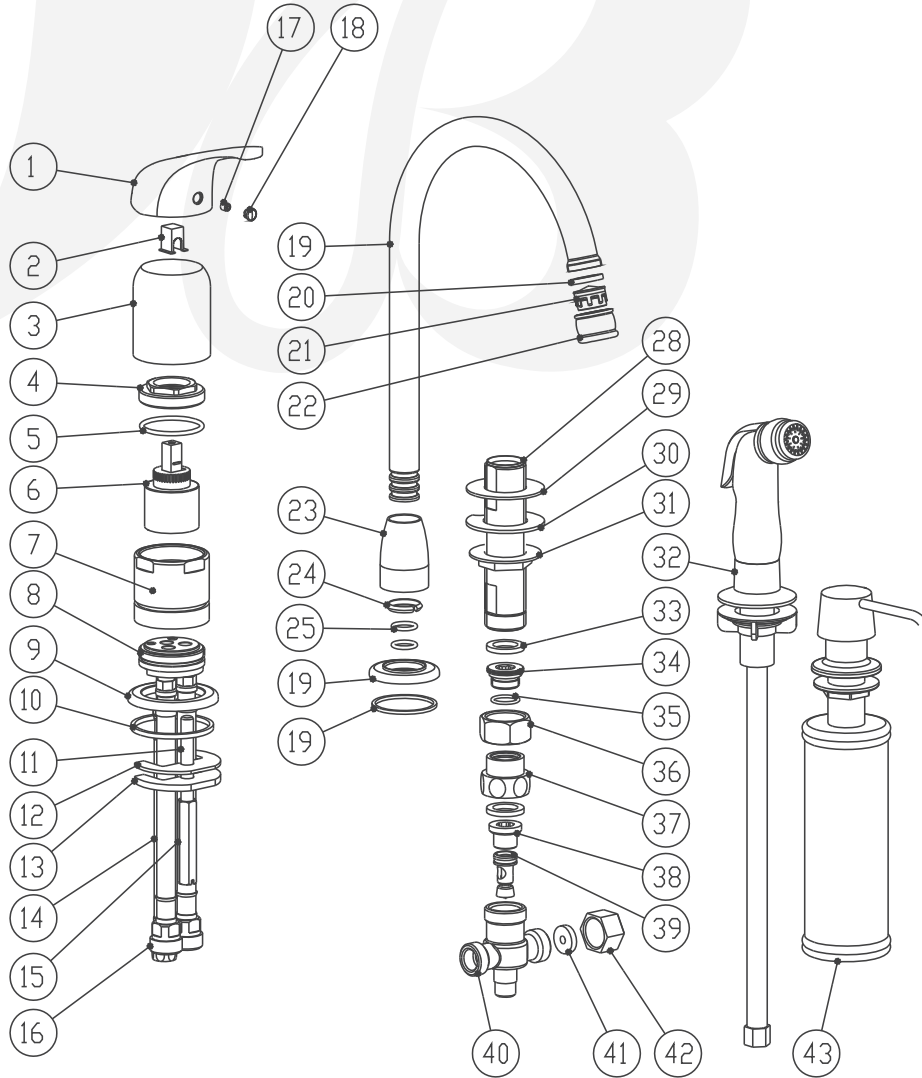

K2780001-Z, K2780002-Z - Single Control Kitchen Faucet

K2880001-Z, K2880002-Z - Single Control Kitchen Faucet With Soap Dispenser

Description

- Single control kitchen faucet
- 360 deg swivel spout
- Ceramic disc cartridge
- 1/2" NPS connections
- 1.8 GPM ASME Compliant
- California AB1953 compliant

Standards

- Complies with IAPMO UPC/cUPC
- California AB1953 compliant
- NSF - 61-9 tested and compliant
- ADA Accessibility Guidelines for Buildings and Facilities - 4.27.4 Controls and Mechanisms
- CALGreen compliant

Colors / Finishes

- K2780001-Z, K2880001-Z - Chrome
- K2780002-Z, K2880002-Z - PVD Satin Nickel

BREAK DOWN
Component Parts List

NO.	Part No	Qty
01	CTHZ0195	1 1
02	CTKP0020	1 1
03	CTCB0031	1 1
04	CTKB0058	1 1
05	CTRR0091	1 1
06	ATBA0121	1 1
07	CTCT0046	1 1
08	CTDN0027	1 1
09	CTWB0001	1 1
10	CTWR0114	1 1
11	CTSB0020	1 1
12	CTWR1010	1 1
13	CTKT0003	1 1
14	ATBP0018	1 1
15	CTNB0127	1 1
16	ATBP0258	2 2
17	CTST4101	1 1
18	CTCP0072	1 1
19	CTPB0040	1 1
20	CTWR0254	1 1
21	ATBX0037	1 1
22	CTXP0017	1 1
23	CTNP0050	1 1
24	CTRP0007	1 1
25	CTRR0095	2 2
26	CTWB0097	1 1
27	CTWR0060	1 1
28	CTPN0034	1 1
29	CTWR0090	1 1
30	CTWT0038	1 1
31	CTNT0017	1 1
32	ATBP0265	1 1
33	CTWR0053	2 2
34	CTSN0002	1 1
35	CTRR0195	1 1
36	CTNB0011	1 1
37	CTMB0006	1 1
38	CTMN0001	1 1
39	ATBA0110	1 1
40	CTYN0015	1 1
41	CTWR0088	1 1
42	CTTB0014	1 1
43	ATBQ0271	1

Item Number	Type	Date
K2780001-Z, K2780002-Z, K2880001-Z, K2880002-Z	Kitchen Faucet	3/23/2016