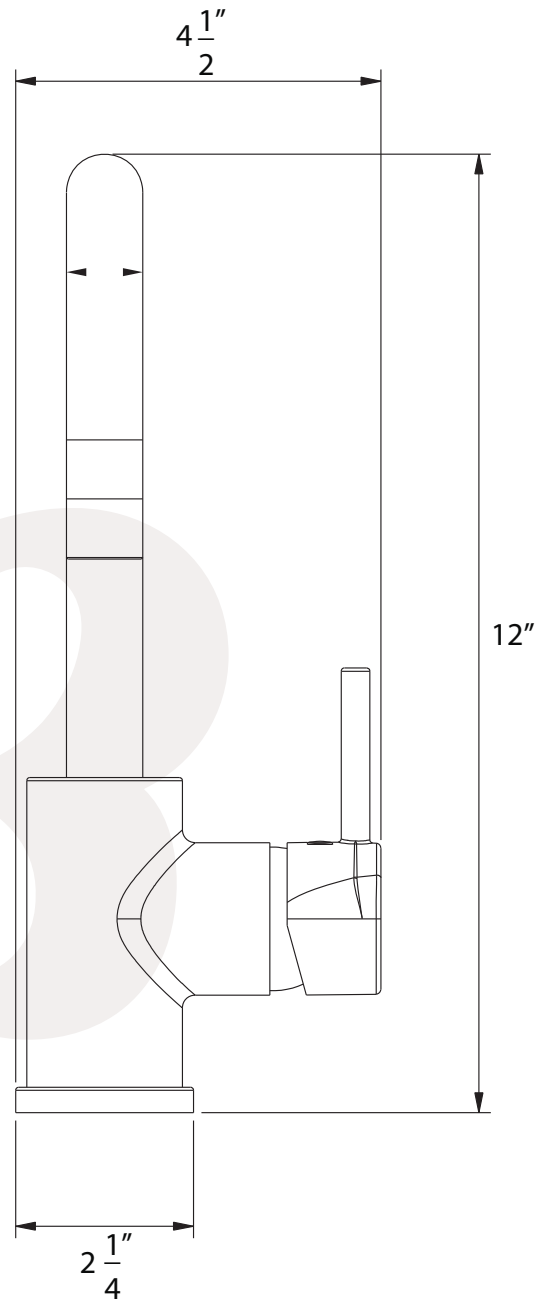

W3480201, W3480202 - Lavatory/Kitchen/Prep Faucet

Description

- Single handle lavatory/kitchen/bar/prep faucet
- 360 deg swing angle, high arch brass spout
- Ceramic disc cartridge
- 1.5 GPM aerator installed - 1.8 GPM included in box for kitchen use only
- SS Flex hoses with 3/8" compression nuts

W3480201

Colors / Finishes

- W3480201 - Chrome
- W3480202 - PVD Satin Nickel

BREAK DOWN
Component Parts List

| | | | |
|-----|-------------|----------------------|----------|
| 21 | CTHZ0254 | HANDLE | 1 |
| 20 | CTST0117 | SCREW | 1 |
| 19 | CTCP0072 | HANDLE KNOB | 1 |
| 18 | CTCB0185 | COVER | 1 |
| 17 | CTKB0058 | RETAINER | 1 |
| 16 | ATBA0181 | CARTRIDGE | 1 |
| 15 | CTST0233 | SCREW | 1 |
| 14 | ATBP0383-1D | HOSE | 1 |
| 13 | ATBP0383-1R | HOSE | 1 |
| 12 | CTNB0385 | NUT | 1 |
| 11 | CTLT0023 | FLANGE | 1 |
| 10 | CTPN0049 | CONNECTOR | 1 |
| 9 | CTRR0048 | O-RING | 1 |
| 8 | CTWR0114 | WASHER | 1 |
| 7 | CTDZ0074 | BASE SEAT | 1 |
| 6 | CTYN0145 | BODY | 1 |
| 5 | CTRP0081 | C-RING | 2 |
| 4 | CTRR0181 | O-RING | 1 |
| 3 | ATBX0096 | AERATOR | 1 |
| 2 | CTWR0021 | WASHER | 1 |
| 1 | ATBP0318 | OUTLET+AERATOR COVER | 1 |
| NO. | Drawing No. | Part Description | Quantity |

1 hole installation

| Item Number | Type | Date |
|--------------------|---------------------------|------------|
| W3480201, W3480202 | Lavatory / Kitchen Faucet | 11/04/2016 |