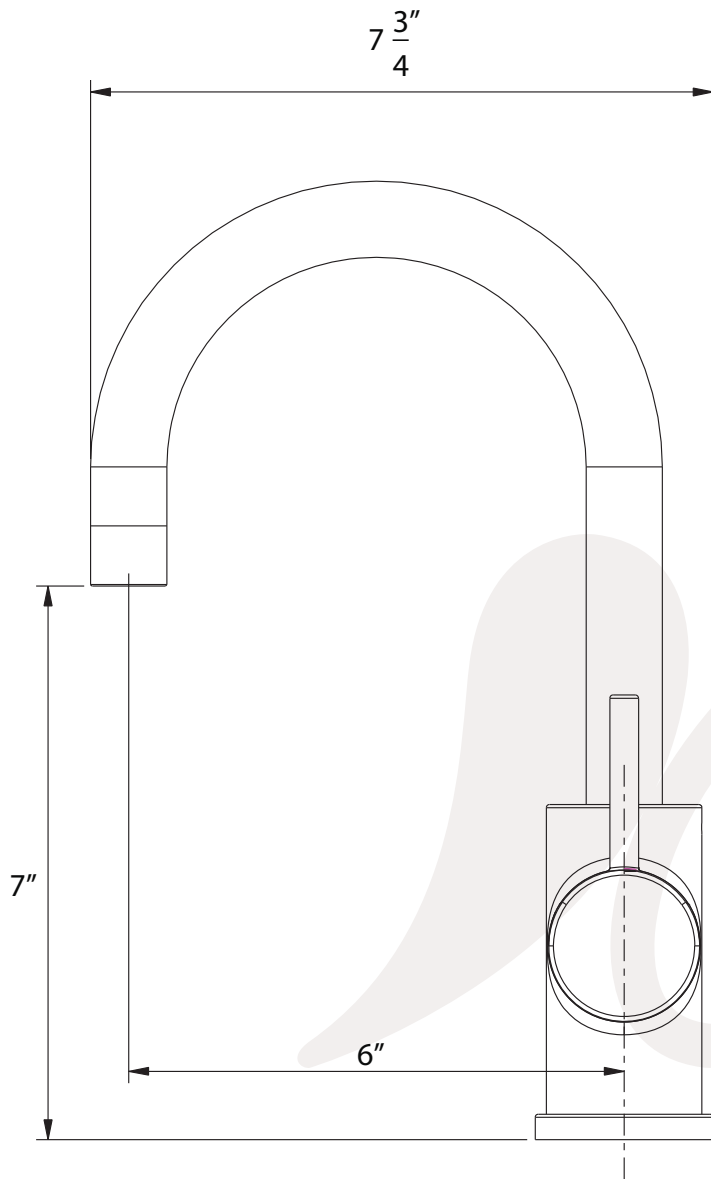

W3480201, W3480202 - Lavatory/Kitchen/Prep Faucet

Description

- Single handle lavatory/kitchen/bar/prep faucet
- 360 deg swing angle, high arch brass spout
- Ceramic disc cartridge
- 1.5 GPM aerator installed - 1.8 GPM included in box for kitchen use only
- SS Flex hoses with 3/8" compression nuts

W3480201

Colors / Finishes

- W3480201 - Chrome
- W3480202 - PVD Satin Nickel

BREAK DOWN
Component Parts List

| | | | |
|-----|-------------|----------------------|----------|
| 21 | CTHZ0254 | HANDLE | 1 |
| 20 | CTST0117 | SCREW | 1 |
| 19 | CTCP0072 | HANDLE KNOB | 1 |
| 18 | CTCB0185 | COVER | 1 |
| 17 | CTKB0058 | RETAINER | 1 |
| 16 | ATBA0181 | CARTRIDGE | 1 |
| 15 | CTST0233 | SCREW | 1 |
| 14 | ATBP0383-1D | HOSE | 1 |
| 13 | ATBP0383-1R | HOSE | 1 |
| 12 | CTNB0385 | NUT | 1 |
| 11 | CTLT0023 | FLANGE | 1 |
| 10 | CTPN0049 | CONNECTOR | 1 |
| 9 | CTRR0048 | O-RING | 1 |
| 8 | CTWR0114 | WASHER | 1 |
| 7 | CTDZ0074 | BASE SEAT | 1 |
| 6 | CTYN0145 | BODY | 1 |
| 5 | CTRP0081 | C-RING | 2 |
| 4 | CTRR0181 | O-RING | 1 |
| 3 | ATBX0096 | AERATOR | 1 |
| 2 | CTWR0021 | WASHER | 1 |
| 1 | ATBP0318 | OUTLET+AERATOR COVER | 1 |
| NO. | Drawing No. | Part Description | Quantity |

1 hole installation

| Item Number | Type | Date |
|--------------------|---------------------------|------------|
| W3480201, W3480202 | Lavatory / Kitchen Faucet | 11/04/2016 |