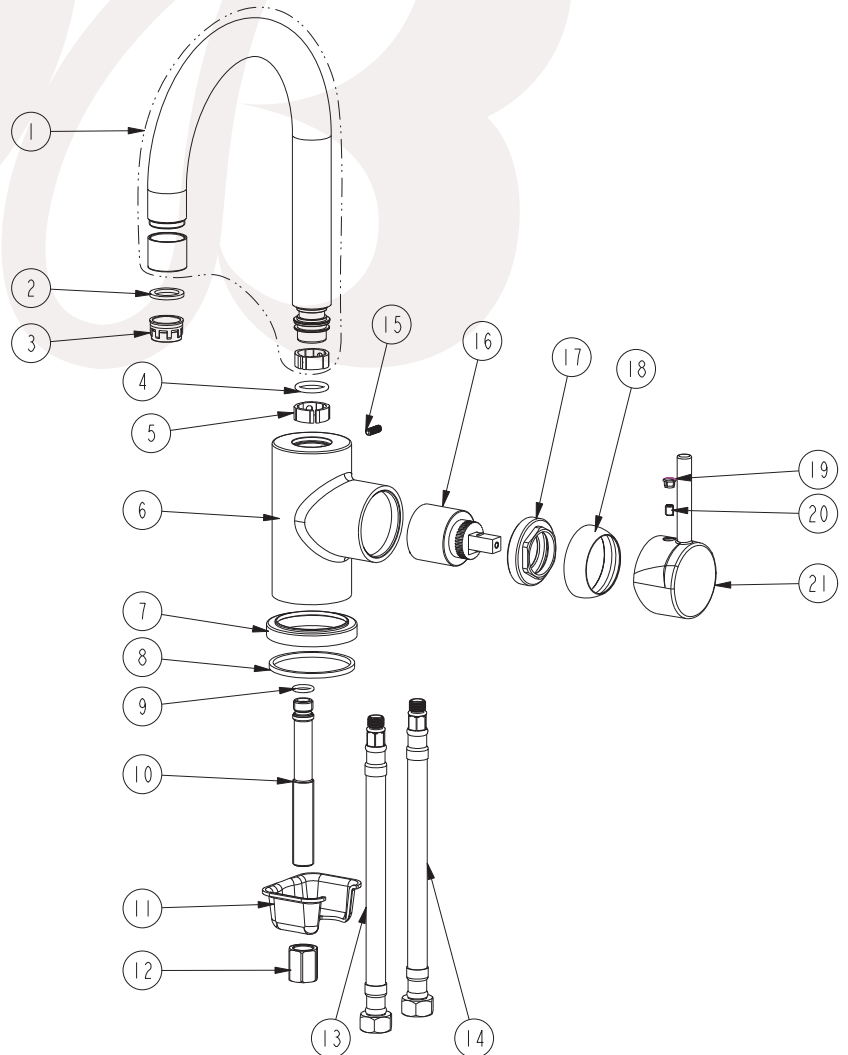

W3480201, W3480202 - Lavatory/Kitchen/Prep Faucet

Description

- Single handle lavatory/kitchen/bar/prep faucet
- 360 deg swing angle, high arch brass spout
- Ceramic disc cartridge
- 1.5 GPM aerator installed - 1.8 GPM included in box for kitchen use only
- SS Flex hoses with 3/8" compression nuts

W3480201

Colors / Finishes

- W3480201 - Chrome
- W3480202 - PVD Satin Nickel

BREAK DOWN
Component Parts List

| | | | |
|-----|-------------|----------------------|----------|
| 21 | CTHZ0254 | HANDLE | 1 |
| 20 | CTST0117 | SCREW | 1 |
| 19 | CTCP0072 | HANDLE KNOB | 1 |
| 18 | CTCB0185 | COVER | 1 |
| 17 | CTKB0058 | RETAINER | 1 |
| 16 | ATBA0181 | CARTRIDGE | 1 |
| 15 | CTST0233 | SCREW | 1 |
| 14 | ATBP0383-1D | HOSE | 1 |
| 13 | ATBP0383-1R | HOSE | 1 |
| 12 | CTNB0385 | NUT | 1 |
| 11 | CTLT0023 | FLANGE | 1 |
| 10 | CTPN0049 | CONNECTOR | 1 |
| 9 | CTRR0048 | O-RING | 1 |
| 8 | CTWR0114 | WASHER | 1 |
| 7 | CTDZ0074 | BASE SEAT | 1 |
| 6 | CTYN0145 | BODY | 1 |
| 5 | CTRP0081 | C-RING | 2 |
| 4 | CTRR0181 | O-RING | 1 |
| 3 | ATBX0096 | AERATOR | 1 |
| 2 | CTWR0021 | WASHER | 1 |
| 1 | ATBP0318 | OUTLET+AERATOR COVER | 1 |
| NO. | Drawing No. | Part Description | Quantity |

1 hole installation

| Item Number | Type | Date |
|--------------------|---------------------------|------------|
| W3480201, W3480202 | Lavatory / Kitchen Faucet | 11/04/2016 |