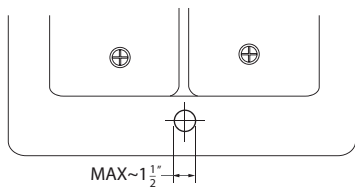

W3480201, W3480202 - Lavatory/Kitchen/Prep Faucet

Description

- Single handle lavatory/kitchen/bar/prep faucet
- 360 deg swing angle, high arch brass spout
- Ceramic disc cartridge
- 1.5 GPM aerator installed - 1.8 GPM included in box for kitchen use only
- SS Flex hoses with 3/8" compression nuts

W3480201

Colors / Finishes

- W3480201 - Chrome
- W3480202 - PVD Satin Nickel

BREAK DOWN
Component Parts List

| | | | |
|-----|-------------|----------------------|----------|
| 21 | CTHZ0254 | HANDLE | 1 |
| 20 | CTST0117 | SCREW | 1 |
| 19 | CTCP0072 | HANDLE KNOB | 1 |
| 18 | CTCB0185 | COVER | 1 |
| 17 | CTKB0058 | RETAINER | 1 |
| 16 | ATBA0181 | CARTRIDGE | 1 |
| 15 | CTST0233 | SCREW | 1 |
| 14 | ATBP0383-1D | HOSE | 1 |
| 13 | ATBP0383-1R | HOSE | 1 |
| 12 | CTNB0385 | NUT | 1 |
| 11 | CTLT0023 | FLANGE | 1 |
| 10 | CTPN0049 | CONNECTOR | 1 |
| 9 | CTRR0048 | O-RING | 1 |
| 8 | CTWR0114 | WASHER | 1 |
| 7 | CTDZ0074 | BASE SEAT | 1 |
| 6 | CTYN0145 | BODY | 1 |
| 5 | CTRP0081 | C-RING | 2 |
| 4 | CTRR0181 | O-RING | 1 |
| 3 | ATBX0096 | AERATOR | 1 |
| 2 | CTWR0021 | WASHER | 1 |
| 1 | ATBP0318 | OUTLET+AERATOR COVER | 1 |
| NO. | Drawing No. | Part Description | Quantity |

1 hole installation

| Item Number | Type | Date |
|--------------------|---------------------------|------------|
| W3480201, W3480202 | Lavatory / Kitchen Faucet | 11/04/2016 |