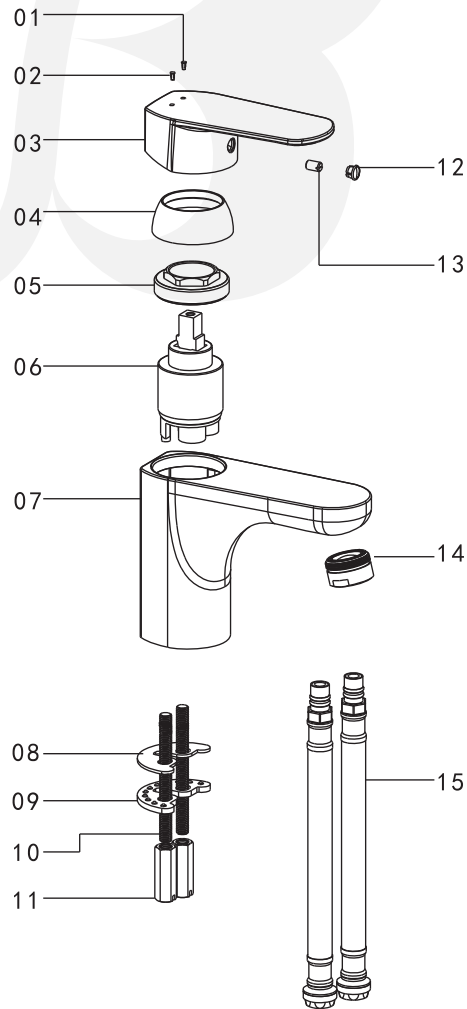

**W3180101-1, W3180102-1 - Single Control Lavatory Faucet**

**Description**

- Single handle, single hole faucet
- One piece brass body
- Ceramic disc cartridge
- Brass pop-up assembly
- 1.2 GPM ASME Compliant
- 20" S S braided hoses with 3/8" compression nuts

- W3180101-1 - Chrome
- W3180102-1 - PVD Satin Nickel

**BREAK DOWN  
Component Parts List**

NO.	Part No	Qty	
		T80131	T80132
01	CTCP0193-XD	1	1
02	CTCP0193-XR	1	1
03	CTHZ0248	1	1
04	CTCP0186	1	1
05	CTKB0057	1	1
06	ATBA0096	1	1
07	CTYN0038	1	1
08	CTWR0028	1	1
09	CTWT0059	1	1
10	CTST0013	2	2
11	CTNB0063	2	2
12	CTCP0072	1	1
13	CTST0025	1	1
14	ATBX0032	1	1
15	ATBP0001	2	2