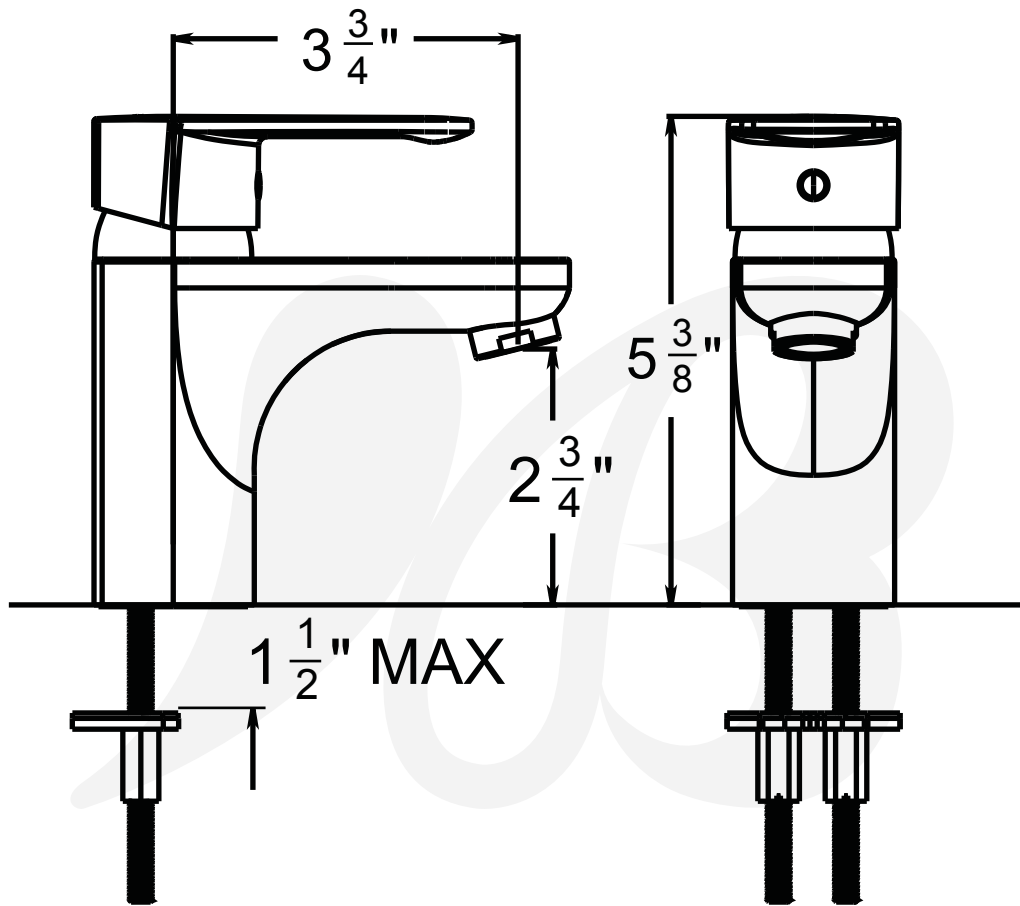

**W3180101-1, W3180102-1 - Single Control Lavatory Faucet**

**Description**

- Single handle, single hole faucet
- One piece brass body
- Ceramic disc cartridge
- Brass pop-up assembly
- 1.2 GPM ASME Compliant
- 20" S S braided hoses with 3/8" compression nuts

- W3180101-1 - Chrome
- W3180102-1 - PVD Satin Nickel

**BREAK DOWN  
Component Parts List**

NO.	Part No	Qty	
		T80131	T80132
01	CTCP0193-XD	1	1
02	CTCP0193-XR	1	1
03	CTHZ0248	1	1
04	CTCP0186	1	1
05	CTKB0057	1	1
06	ATBA0096	1	1
07	CTYN0038	1	1
08	CTWR0028	1	1
09	CTWT0059	1	1
10	CTST0013	2	2
11	CTNB0063	2	2
12	CTCP0072	1	1
13	CTST0025	1	1
14	ATBX0032	1	1
15	ATBP0001	2	2